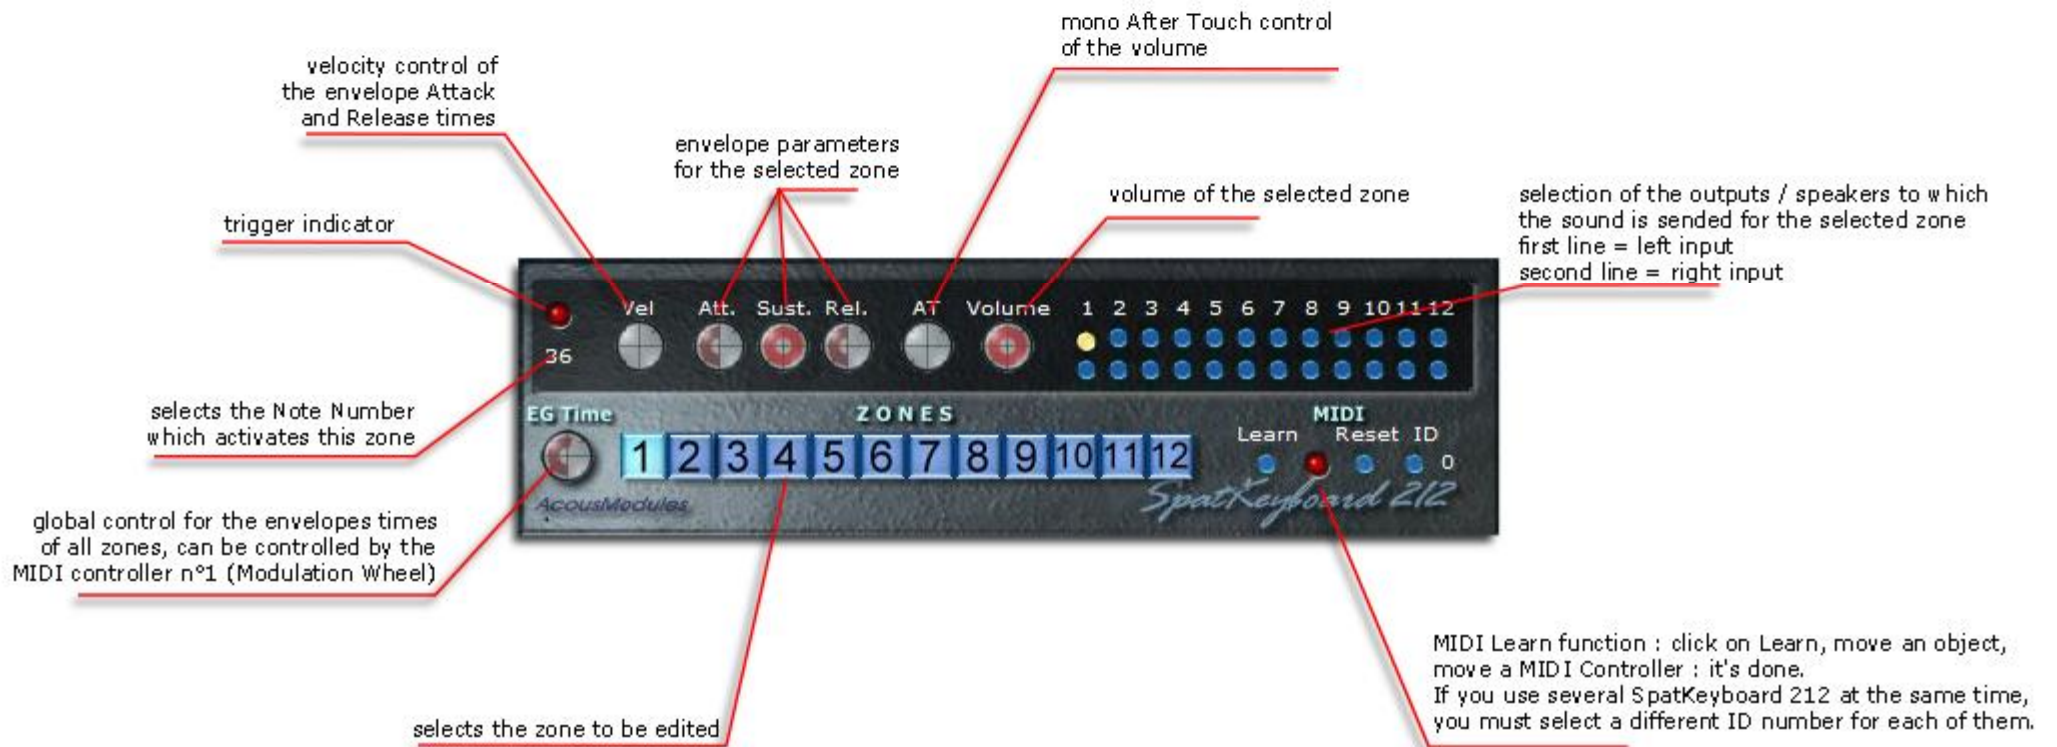

# SpatKeyboard 212

note : all the zones can be activated at the same time